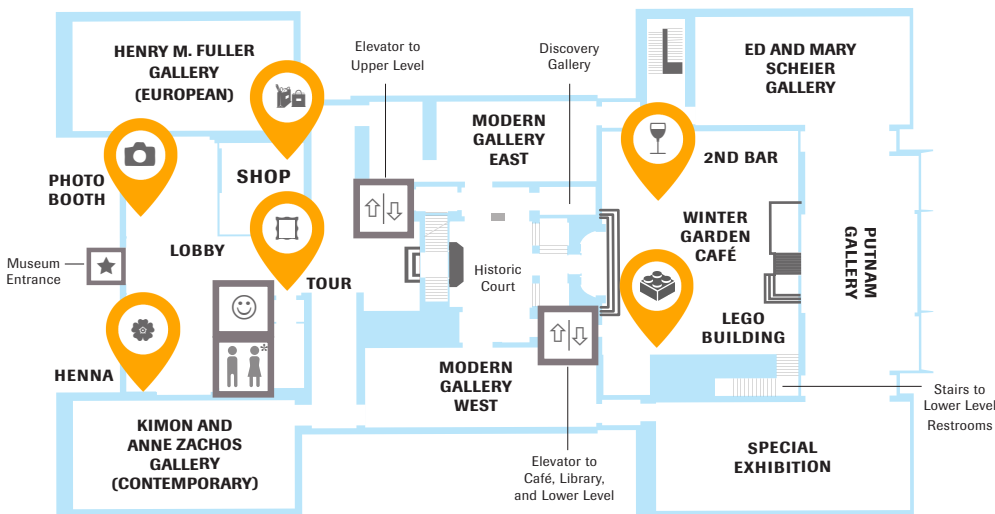

MUSEUM MAP

TWILIGHT at the Carrier Summer Block Party

MAIN LEVEL

SCHEDULE OF EVENTS

SHOPPING - Museum Shop, 5 to 9 pm

PHOTOBOOTH BY ARNOLD IMAGING - Lobby, 5 to 9 pm

2ND BAR - Winter Garden Café, 5 to 8:30 pm

LEGO BUILDING WITH LETGO YOUR MIND - Winter Garden Café, 5 to 8:30 pm

HENNA TATTOOS - Lobby, 5:30 to 8:30 pm

TOURS - Galleries, 6 to 6:20 pm and 6:30 to 7 pm

KEY

*Additional restrooms available on the lower level

CARRIER MUSEUM of ART

Sponsors:

OUTDOOR EVENT MAP

Questions? Carrier staff and volunteers throughout the event space are ready to answer your questions!

REFRESHMENTS

FOOD TRUCKS - 5 to 9 pm

FOOD TENT - 5 to 9 pm

DICENSO/CLARK EXPEDITION BAND - 7 to 8:30 pm

DREAM CITY DANCE - Roaming, 8 to 8:30 pm & Stage, 8:30 to 9 pm

Indoor Events ➔